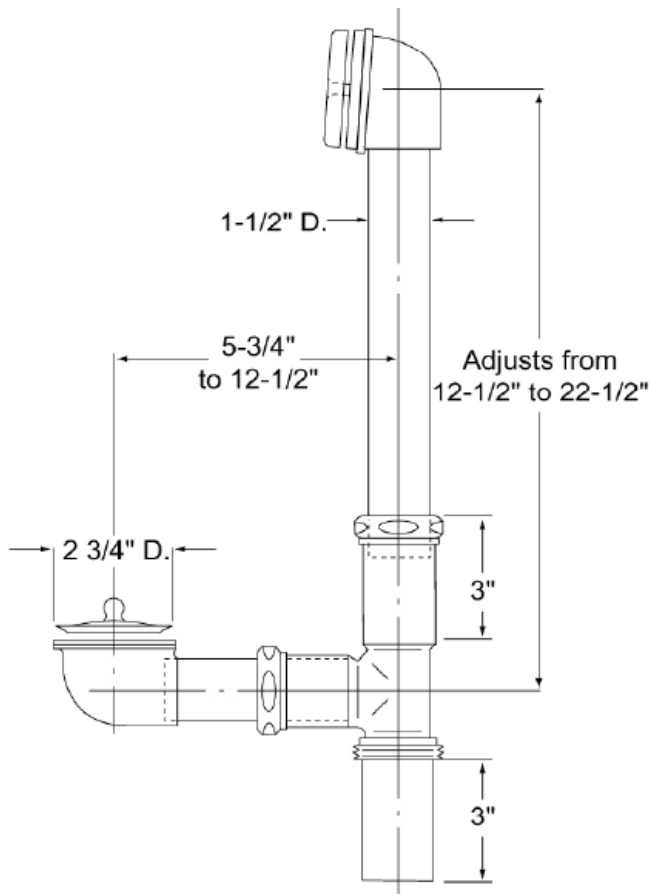

**Dearborn®
Brass**

4675 W. 160th St.
Cleveland, Ohio 44135
Ph: (800) 321-9532
Fax: (800) 321-9535
www.dearbornbrass.com

SUBMITTAL SPECIFICATION

**BATH WASTE & OVERFLOW
BRASS TUBULAR FULL KIT
UNI-LIFT STOPPER FOR WHIRLPOOL TUBS**

Engineering Specification: Dearborn Brass Bath Waste & Overflow Brass Tubular Full Kits are manufactured to strict industry standards. Full Kit contains waste and overflow assemblies and all pipe lengths required for assembly.

Job Reference

- 1-1/2" Waste Shoe/Drain Assembly
- Made of 17 Gauge Brass
- Chrome Finish on exposed trim
- One Hole Face Plate
- Brass Nuts

✓	Product No.	Description	Carton Quantity	Carton Weight (lbs)
	203-3	Full Kit, 17 Gauge Brass Tubular Uni-Lift Stopper Mechanism – Chrome Finish Trim – For Whirlpool Tubs	1	3.7