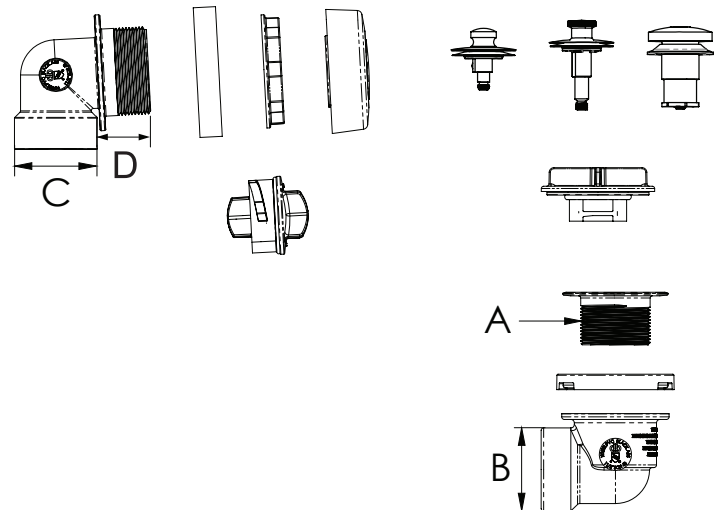

TRUE BLUE® BATH WASTE HALF KIT WITH FINISHED DRAIN SPUD

Job Name _____	Item # _____
Location _____	
Engineer _____	Contractor _____
PO # _____	Tag _____
Representative _____	

SPECIFICATIONS

The Dearborn True Blue Bath Waste shall be used in commercial and residential applications requiring a bath waste and overflow drain with integrated test features. Overflow and drain elbow components shall come factory preassembled for added convenience. Overflow gasket shall be made of a high memory foamed rubber. Drain gasket shall be notched and undercut in order to wrap around drain elbow and lock into place. This will prevent gasket from being knocked off during installation and remain secured to drain elbow regardless of orientation. Test plugs shall be quarter turn installation and must be removable and reusable. Faceplate installation shall not require additional tools or screws, symmetrical design will eliminate the need for precise alignment.

FEATURES AND MATERIALS

Finish Trim	Tool-Free, Screw-Free Installation
Test Plugs	Reusable, Quarter Turn Tool-Free Installation
Drain Gasket	Locking Rubber Gasket
Overflow Gasket	High Memory Foamed Rubber
Spud	Plated Brass

PERFORMANCE SPECIFICATIONS

Test Plug Rating	40 FT Head, 17 PSI
Flow Rate	10.95 GPM

DIMENSIONS

[A]:	Drain / Spud Thread	1-1/2"–11-1/2 NPSM
[B]:	Inner Diameter	1-1/2" SCH 40 Pipe
[C]:	Inner Diameter	1-1/2" SCH 40 Pipe
[D]:	Overflow Depth	1.236"